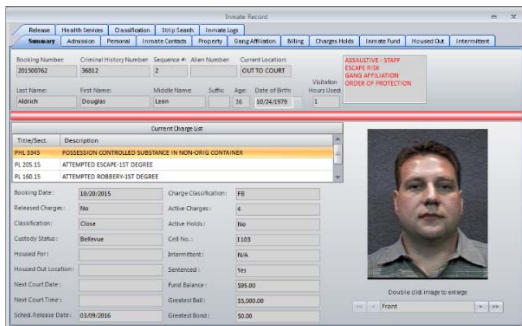

Black Creek is pleased to announce it has signed a strategic partnership agreement with Hexagon Safety & Infrastructure, (formerly Intergraph Security, Government & Infrastructure), the leading global provider of public safety and security solutions that helps protect 1 in 12 people worldwide.

Through the partnership, Hexagon will be providing [Black Creek's SallyPort® JMS](#) to law enforcement and corrections agencies in the U.S. and Canada, alongside Hexagon's [Intergraph Computer-Aided Dispatch (I/CAD)](#), a suite of industry-leading incident management software, and [inPURSUIT WebRMS](#), a cloud-based records management system (RMS).

With seamless integration from CAD to RMS to JMS, the combined solution will facilitate the exchange of critical information within the criminal justice system, such as between patrol, records and detention divisions of municipal and county governments.

"This partnership provides customers with a fully integrated and comprehensive solution, combining the best incident, records and jail management software available," said David McDonald, vice president and general manager, U.S. public safety, Hexagon Safety & Infrastructure. "From the initial 911 call, through the officer writing a report, to booking of the suspect, this integrated solution will help enhance agency efficiency and performance."

Black Creek's Sallyport® JMS displays Inmate Summary at a glance.

[Black Creek's SallyPort® JMS](#) is the first full-featured, Windows®-based, jail management system specifically designed for municipal and county jails. Sallyport JMS accurately maintains inmate records and saves administrative time and costs while meeting or exceeding mandatory reporting requirements.

"Black Creek is proud to join Hexagon Safety & Infrastructure's list of partners and work alongside it to provide jails with the best information ecosystems possible," said I.E. Newton, president, Black Creek. "The combination of Black Creek's innovation and experience in the corrections market and Hexagon's industry leading public safety software and professional services creates a win-win for city and county governments."

For more information, contact:

Hexagon Safety & Infrastructure: Jim Dobbs, +1 256 730 8558, jim.dobbs@hexagon.com

Black Creek: Amy DeLoach, +1 205 949 9908 adeloach@blackcreek.com