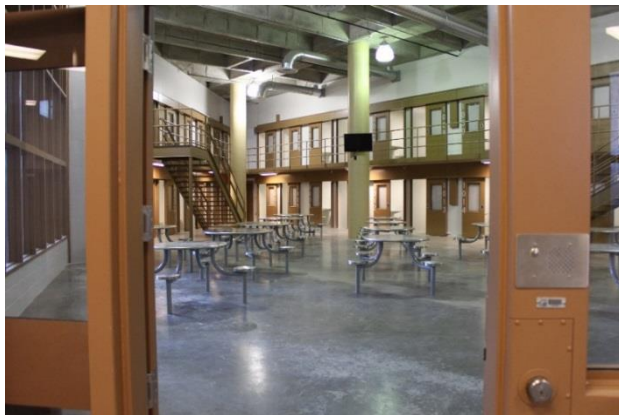

## Cobb County Jail Awards Black Creek Detention Center Security System Upgrade

Dayroom at the Cobb County, Georgia Adult Detention Center

Black Creek is pleased to announce that it has been awarded the Cobb County, Georgia Adult Detention Center Expansion/Security System Upgrade Project. The upgrade encompasses the Cobb County ADC Building “A” facility, which was built in 1987 and has a capacity of 1,321 beds.

The project includes the demolition of existing control room graphic panels, door relays, intercom and paging equipment. Black Creek will install new Super Display Touchscreen

Workstations, Programmable Logic Controllers, Door Relays, Intercom/Paging Equipment, Utility Control Relays for lighting/television control, and new CCTV equipment for the building. The upgrade will also include an uninterruptible power supply to provide backup power to the new head-end equipment. Additionally, the Security System Upgrade will include the installation of wireless access points and barcode stations for mobile-based watch tour and dayroom control systems throughout the housing units in the building.

Black Creek Integrated Systems has successfully installed its SuperDisplay Touchscreen Security System in other buildings across the 11-acre detention center – the expanse of which comprises a total bed capacity of 3,077. The system, in its entirety, includes physical locking and control, CCTV camera call-up and display, intercom control, card access, mobile-based watch tour/dayroom control, and a cutting edge video visitation system that allows for both on and off-site inmate visitation. Once complete, the renovation will seamlessly integrate the Building “A” facility with the existing Black Creek Super Display System currently operational at the Cobb County ADC.